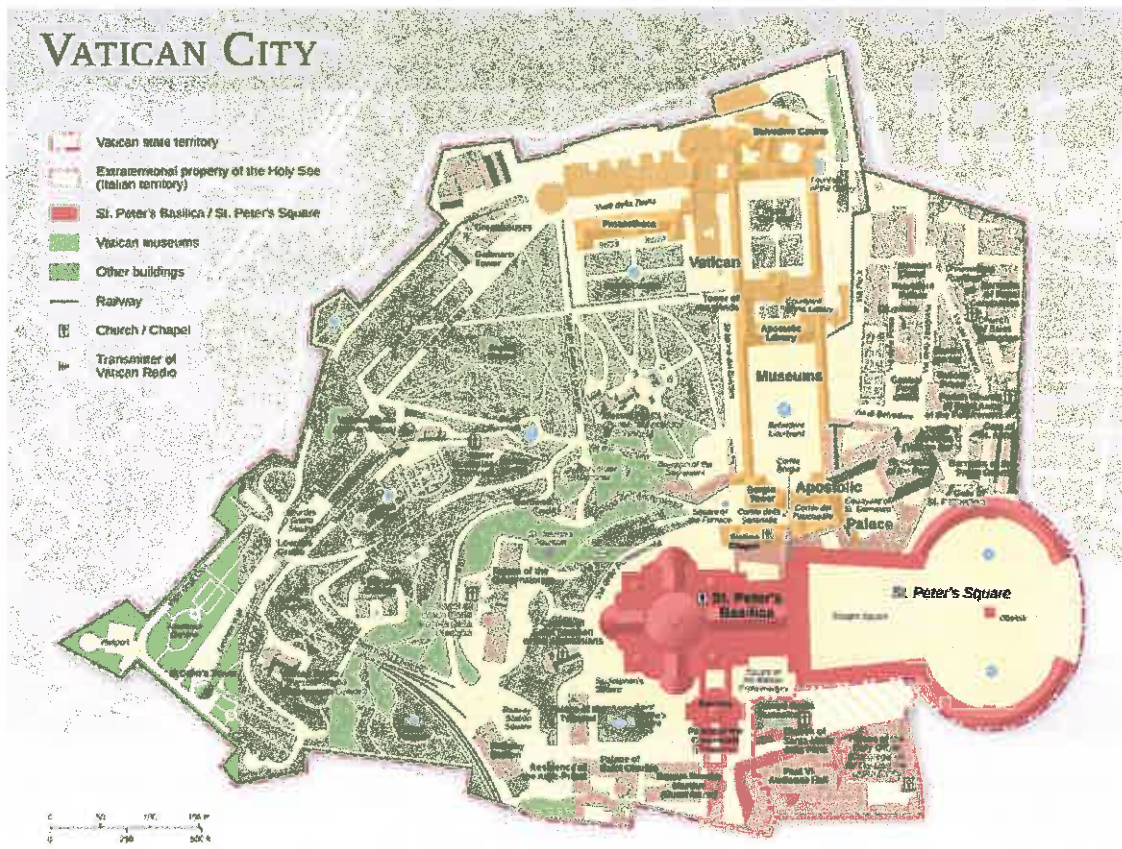

## The Holy See

### Coat of arms

In the [coats of arms of the Holy See and Vatican City](#), the difference between the two coats of arms is that the arms of the Holy See have the gold key in [bend](#) and the silver key in [bend sinister](#)<sup>[29][30][31]</sup> (as also in the [sede vacante](#) coat of arms and in the external ornaments of the [papal coats of arms](#) of individual popes), while the reversed arrangement of the keys was chosen for the arms of the newly founded Vatican City State in 1929.<sup>[32]</sup>

The Holy See

Vatican City State

Vatican City, the Holy See's sovereign territory