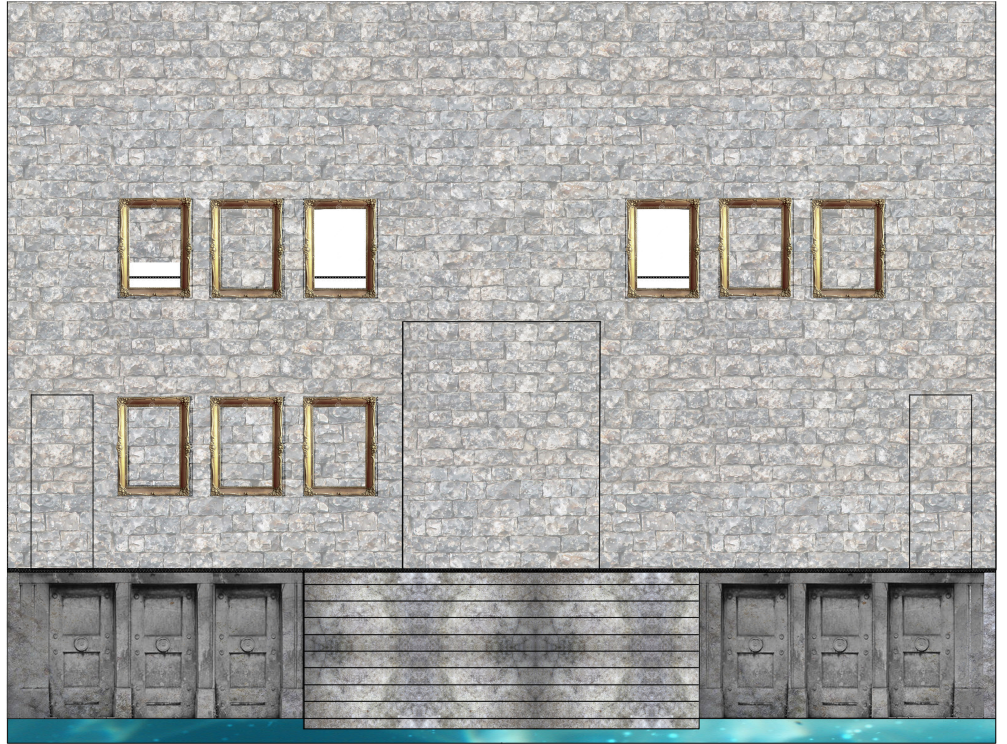

REVERSE & REPEAT

REVERSE & REPEAT

DANCE OF THE VAMPIRES  
PAINT ELEVATION  
PLATE 1  
TATYANA WILDS  
YEAR 2015

ARCH

ARCH CASTLE

WINDOW

CHANDELIER

CANDELABRA

COFFIN  
MAKE 2

FRAME ANTIQUE  
MAKE 12

TUB

DANCE OF THE VAMPIRES  
PAINT ELEVATION  
PLATE 2

TATYANA WILDS  
YEAR 2013

DANCE OF THE VAMPIRES  
PAINT ELEVATION  
PLATE 3: TREE

TATYANA WILDS  
YEAR 2015

DANCE OF THE VAMPIRES  
FALSE PROSCENIUM