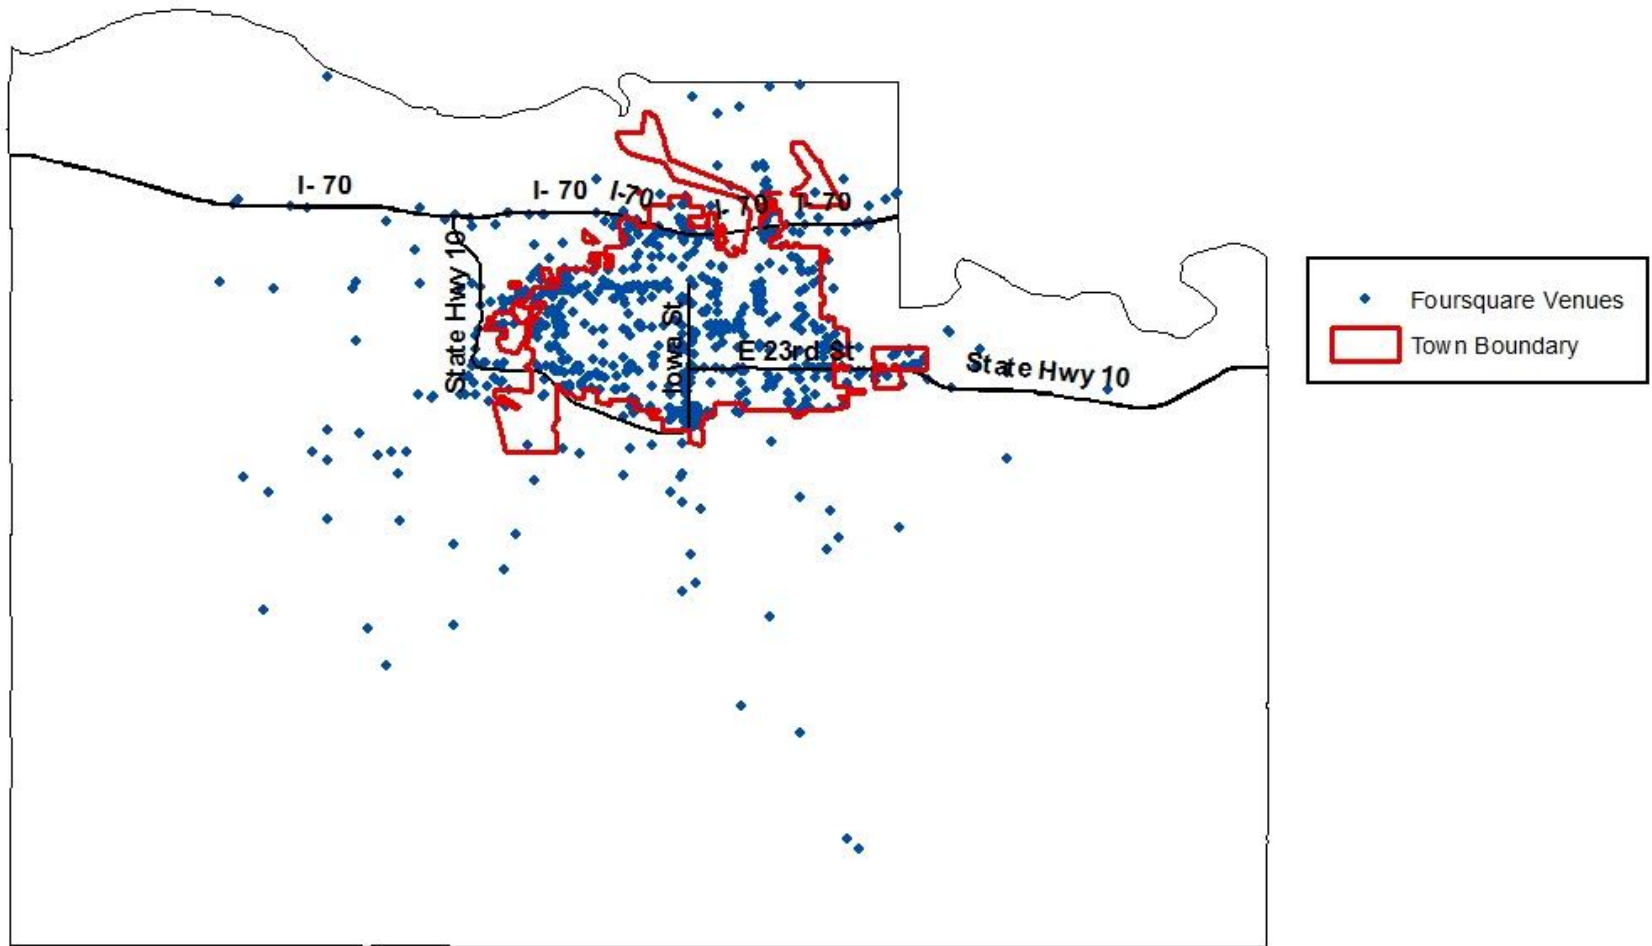

Methods

- Extract Venue Data from Foursquare
 - Id number, Name, Street Address (street number, state, country, zip code), Latitude, Longitude, Verified, Number of Check-ins, Number of Users, Number of Specials, Type of Special, Category of place
- Upload into ArcGIS

Foursquare Venues and Lawrence Town Boundary, Douglas County, KS

0 1.5 3 6 9 12 Miles

Author: Emily Fekete
Source: US Census Bureau. 2010. Foursquare. April 24, 2012. 9:30 PM

Foursquare Venues by Count of Individuals who Check-In, Douglas County, KS