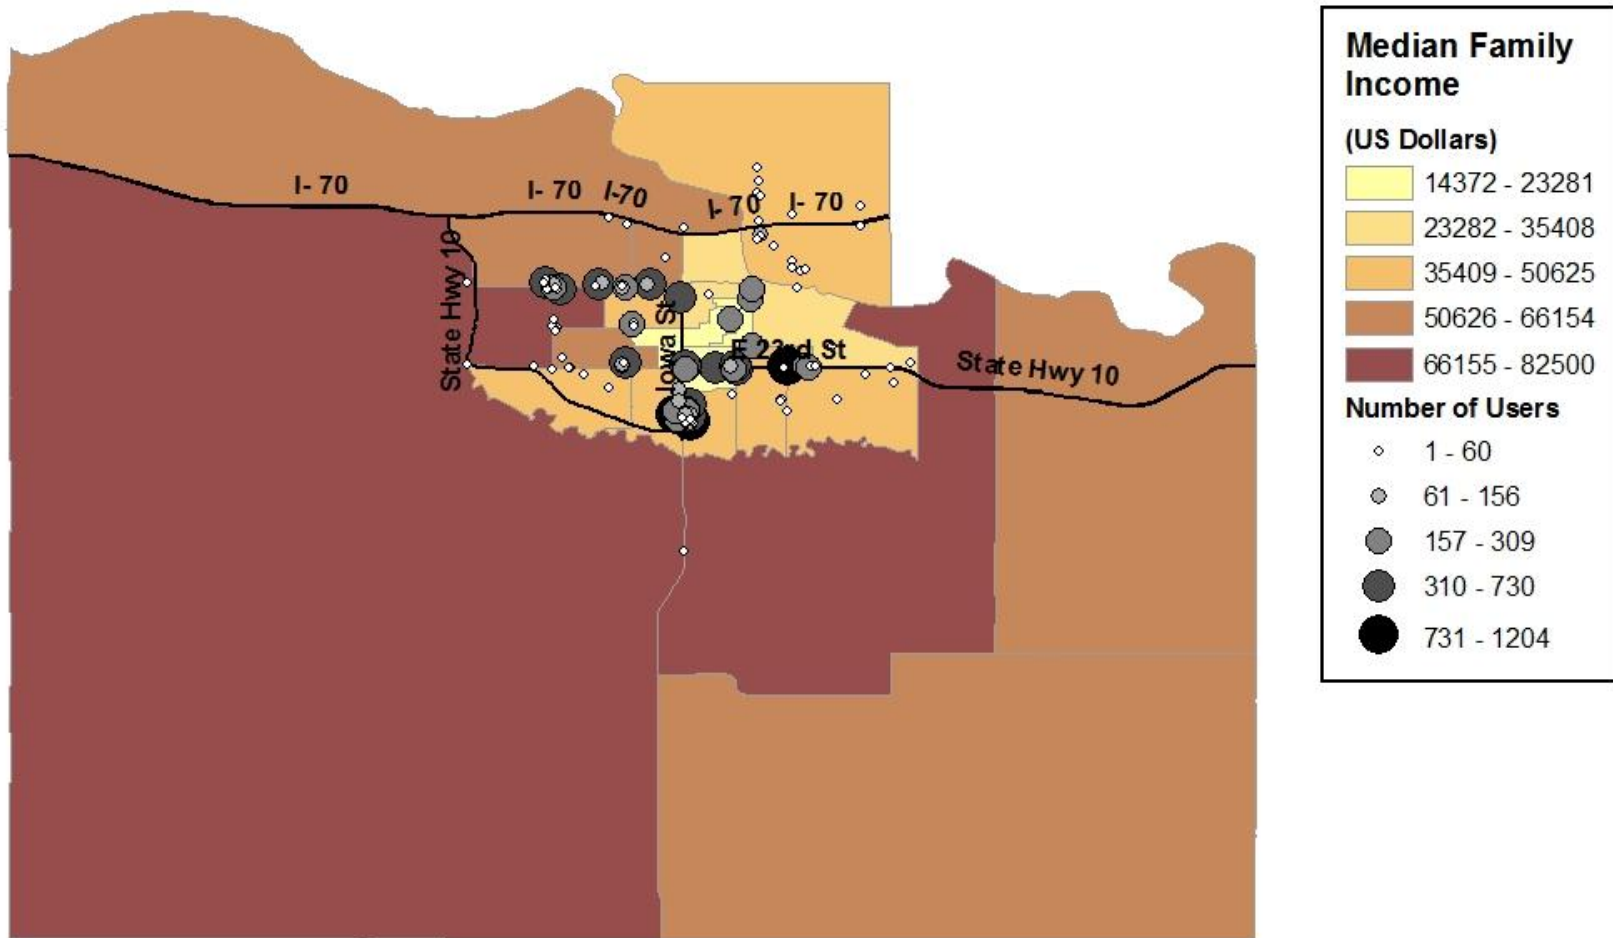

Methods

- Extract Venue Data from Foursquare
 - Id number, Name, Street Address (street number, state, country, zip code), Latitude, Longitude, Verified, Number of Check-ins, Number of Users, Number of Specials, Type of Special, Category of place
- Upload into ArcGIS

Foursquare Venues and Lawrence Town Boundary, Douglas County, KS

0 1.5 3 6 9 12 Miles

Author: Emily Fekete
Source: US Census Bureau. 2010. Foursquare. April 24, 2012. 9:30 PM

Foursquare Venues by Count of Individuals who Check-In, Douglas County, KS

0 1.5 3 6 9 12 Miles

Author: Emily Fekete
Source: US Census Bureau. 2010. Foursquare. April 24, 2012. 9:30 PM

Foursquare Retail Locations, Douglas County, KS

0 1.5 3 6 9 12 Miles

Author: Emily Fekete
Source: US Census Bureau. 2010. Foursquare. April 24, 2012. 9:30 PM

Number of Users who have Checked In at Foursquare Retail Locations and 2010 Median Family Income, Douglas County, KS

0 1.5 3 6 9 12 Miles

Author: Emily Fekete
Source: US Census Bureau. 2010. Foursquare. April 24, 2012. 9:30 PM