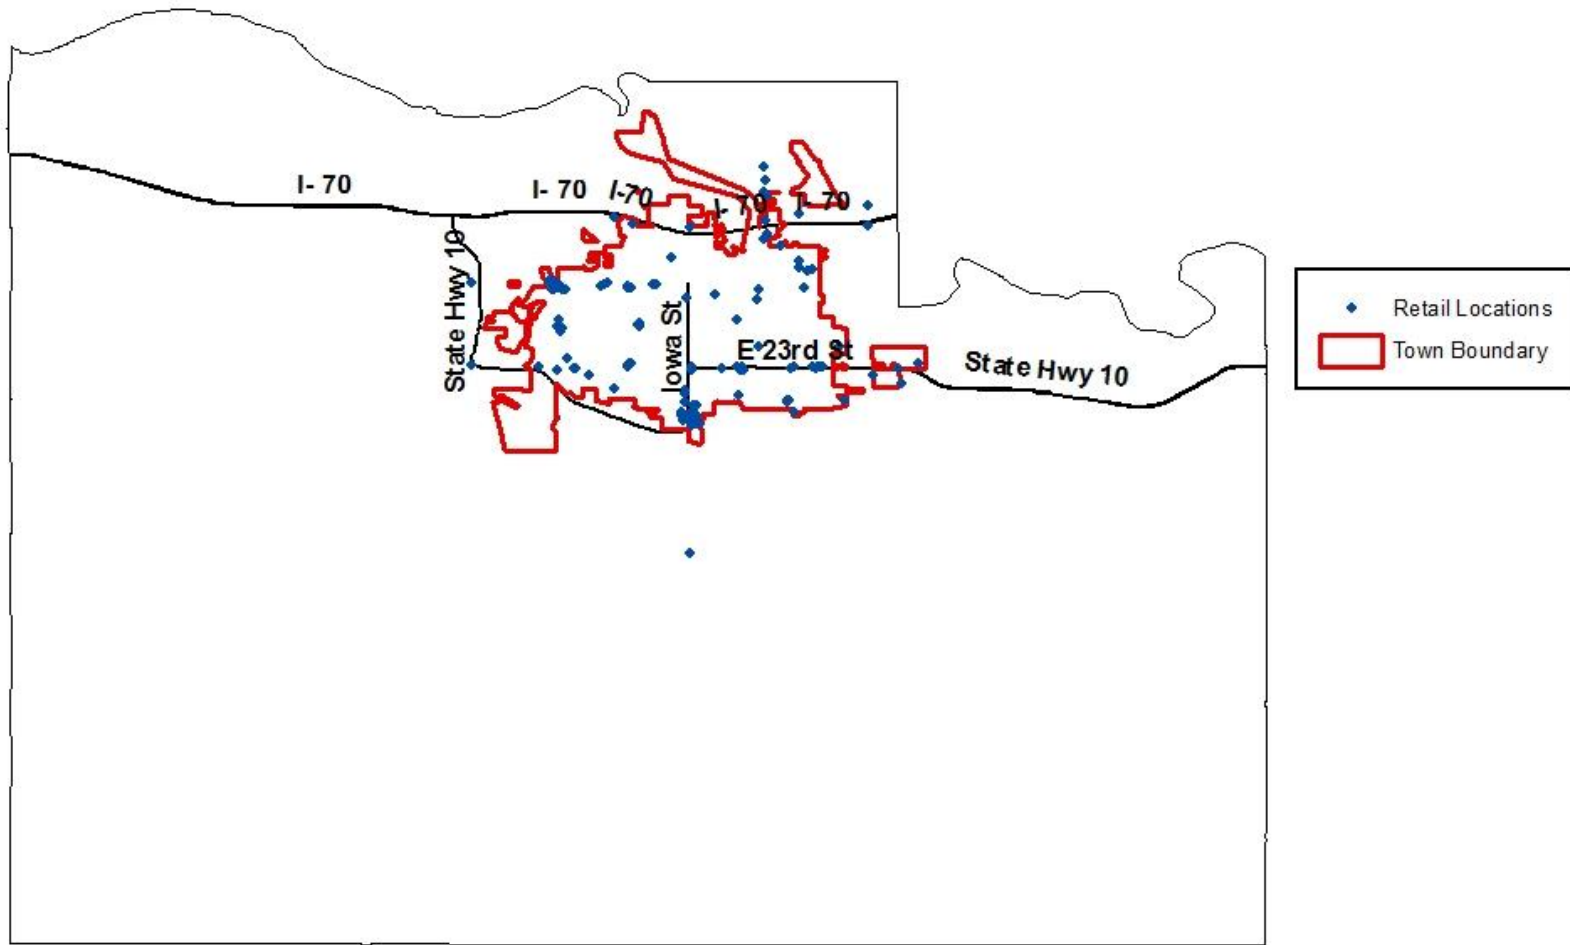

Methods

- Extract Venue Data from Foursquare
 - Id number, Name, Street Address (street number, state, country, zip code), Latitude, Longitude, Verified, Number of Check-ins, Number of Users, Number of Specials, Type of Special, Category of place
- Upload into ArcGIS

Foursquare Venues and Lawrence Town Boundary, Douglas County, KS

0 1.5 3 6 9 12 Miles

Author: Emily Fekete
Source: US Census Bureau. 2010. Foursquare. April 24, 2012. 9:30 PM

Foursquare Venues by Count of Individuals who Check-In, Douglas County, KS

0 1.5 3 6 9 12 Miles

Author: Emily Fekete
Source: US Census Bureau. 2010. Foursquare. April 24, 2012. 9:30 PM

Foursquare Retail Locations, Douglas County, KS

0 1.5 3 6 9 12 Miles

Author: Emily Fekete
Source: US Census Bureau. 2010. Foursquare. April 24, 2012. 9:30 PM