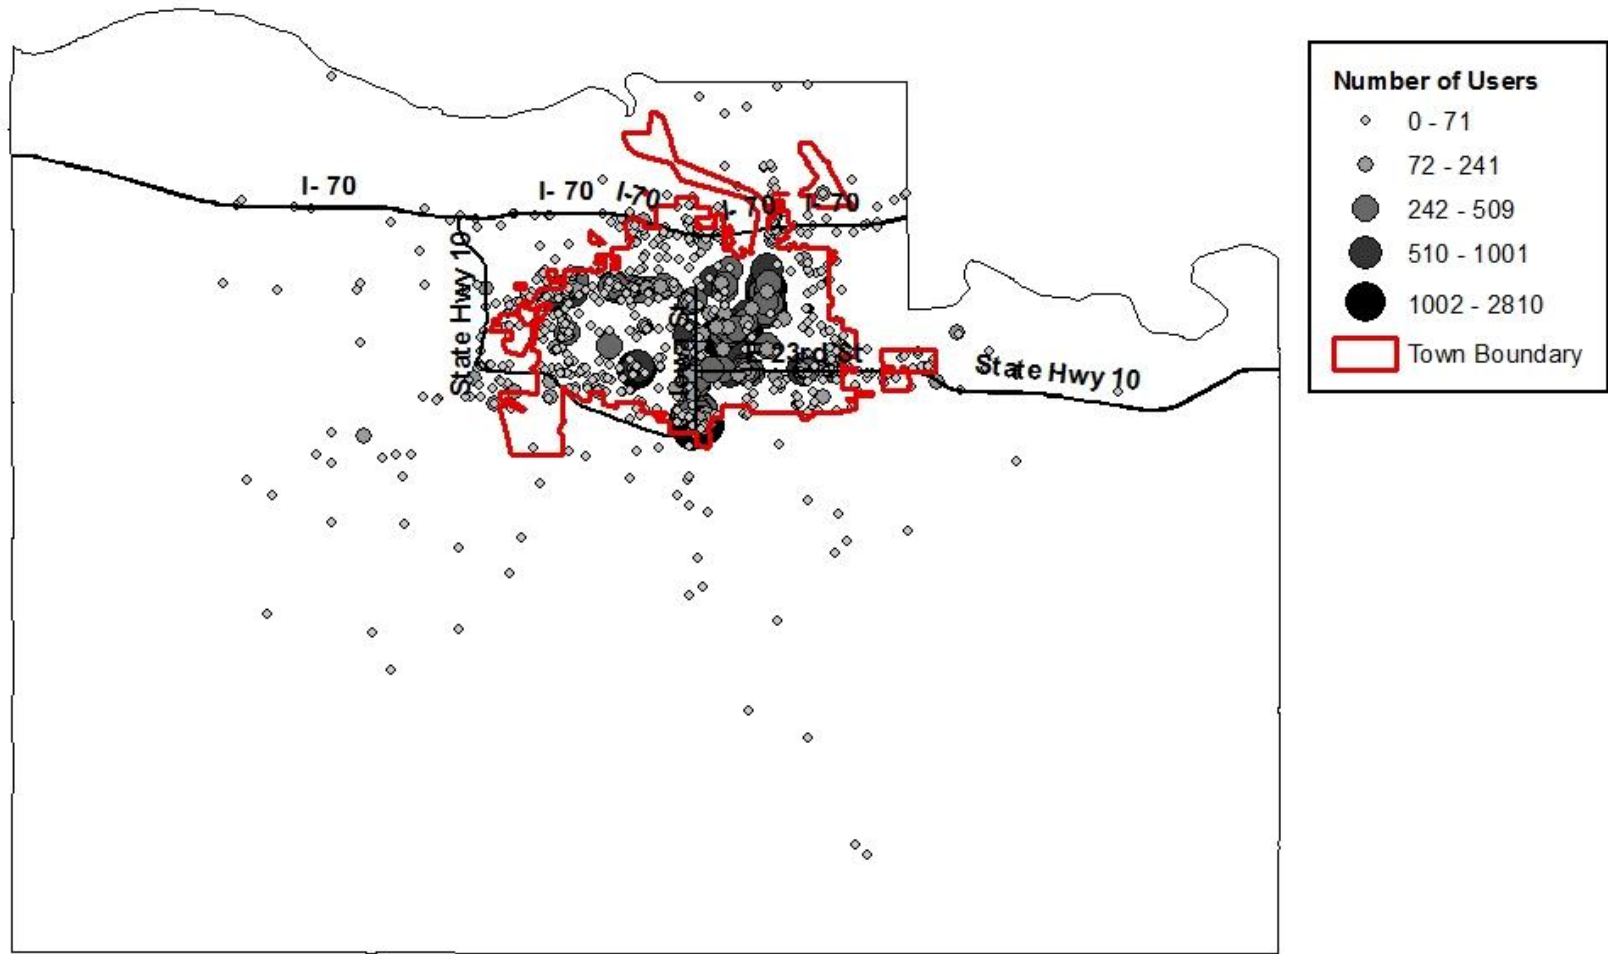

Foursquare Venues by Count of Individuals who Check-In, Douglas County, KS

0 1.5 3 6 9 12 Miles

Author: Emily Fekete
Source: US Census Bureau. 2010. Foursquare. April 24, 2012. 9:30 PM